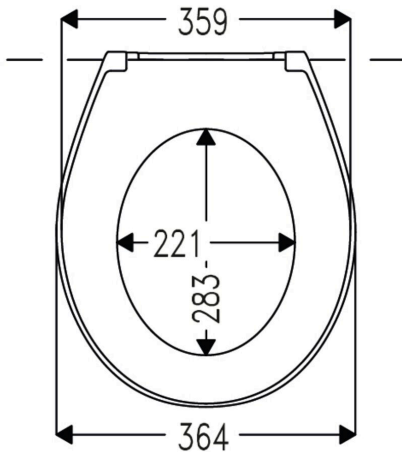

### HINGE

- B0302Y
- 400023
- Bracket / stainless steel / FastFix mounting
- Bottom mounting
- Screw length: 70.0 mm
- Adjustment options:  
7,0 mm - 7,0 mm

## Concept 100 WC seat with

Dimensional drawing (mm)

Rail length: 430 mm

Miscellaneous data

Weight brutto: 3,17 kg

EAN Nummer: 4040034017144

Label:

Packaging unit:

7 pcs

168 pcs

Abmessungen Innenkarton: 383x49x460 mm